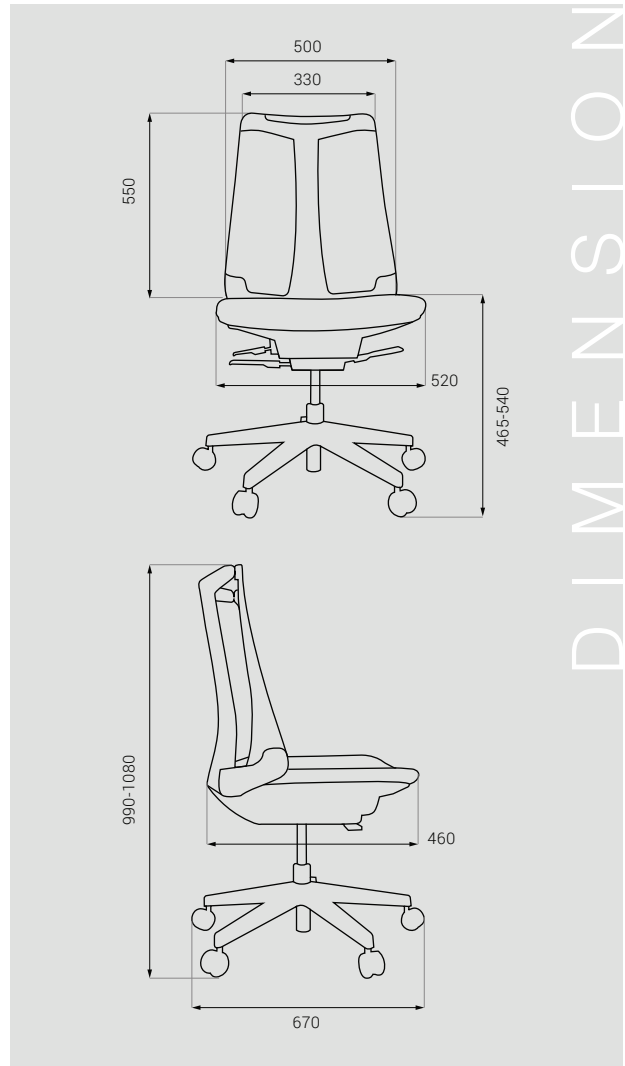

Galaxy

White Back

BOXEDGOLD

ASSEMBLY
REQUIRED

BX-B15-WH

BX-B15-WH GALAXY WHITE BACK

Bring a futuristic feel to the office with the innovative design of this ergonomic office chair. Featuring a soft plastic back and commercial grade fabric-upholstered seat, this chair support your natural posture while you work and a perfect addition to any office.

Features

- Weight rating: **150kg**
- Warranty: **5 years**
- Soft Flexible supportive backrest
- Sleek Robust & contemporary design
- Easy to use, a mechanism with multiple locking positions
- Self weight activated synchronous mechanism
- Fire retardant moulded foam
- Heavy Duty Gas Lift Cylinder
- 5 Star Heavy Duty Base
- Twin Wheel Roller Point Castors
- Available in Black Back or White Back: