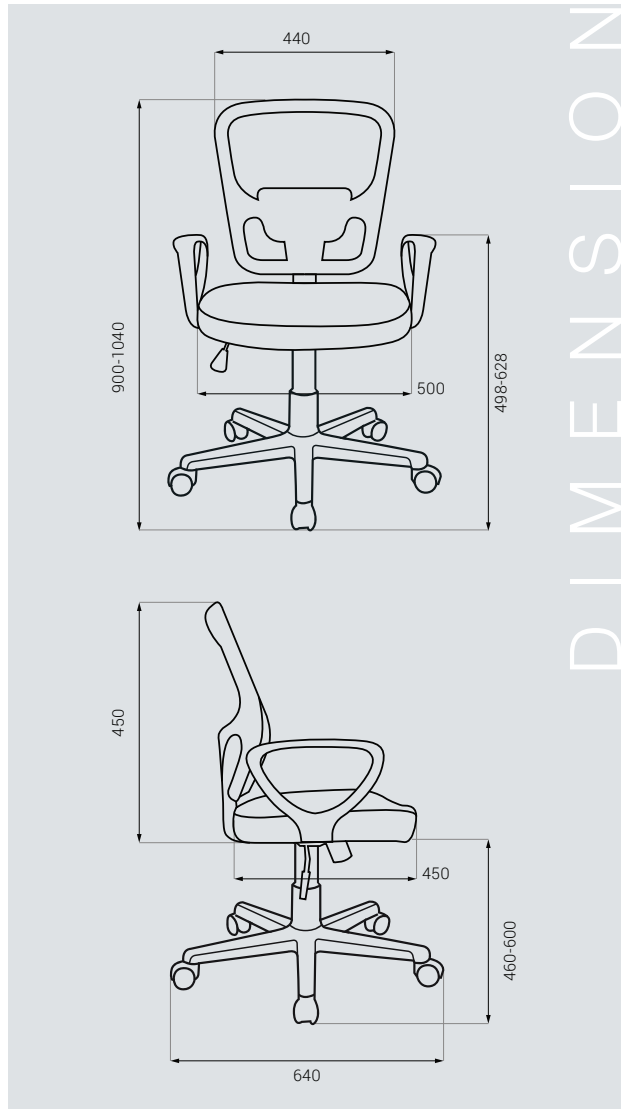

Grace

with arms

BOXEDGOLD

ASSEMBLY
REQUIRED

BX-B11FA-BK

DIMENSION

**BX-B11FA-BK
GRACE WITH ARMS**

This chair with Slead Design Offering Premium Comfort & Support. It's easy to adjust, individual seat height, seat tilt angle, back tilt angle and back height adjustment. The chair is ideal for the Office, Home Study, Boardroom and more, with its ergonomic design and unique adjustability coupled with the posture support mesh backrest.

Features

- Weight rating: **120kg**
- Warranty: **2 years**
- Pneumatic lift with lock-out and tilt tension adjustment
- Fixed armrest
- Mesh back & fabric seat upholstery
- Built-in lumbar support
- Curved design for extra lumbar support
- Premium universal wheels
- 360 degree swivel