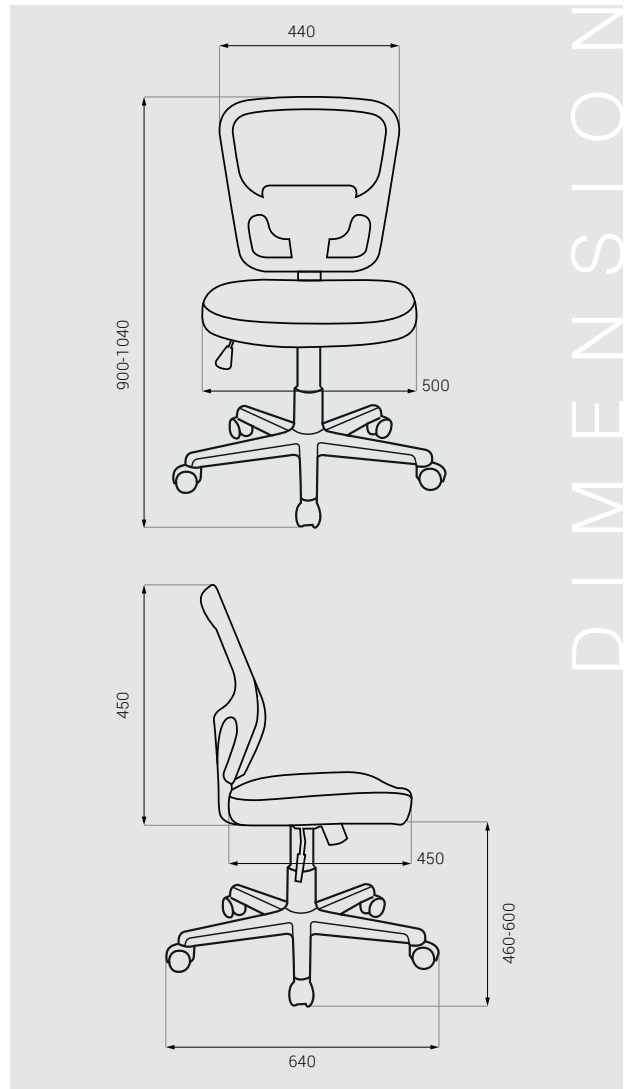

# Grace

**BOXEDGOLD**

ASSEMBLY  
REQUIRED

BX-B11-BK

## **BX-B11-BK GRACE BLACK MESH**

This chair with Sleek Design Offering Premium Comfort & Support. It's easy to adjust, individual seat height, seat tilt angle, back tilt angle and back height adjustment. The chair is ideal for the Office, Home Study, Boardroom and more, with its ergonomic design and unique adjustability coupled with the posture support mesh backrest.

### **Features**

- Weight rating: **120kg**
- Warranty: **2 years**
- Pneumatic lift with lock-out and tilt tension adjustment
- Mesh back & fabric seat upholstery
- Built-in lumbar support
- Curved design for extra lumbar support
- Premium universal wheels
- 360 degree swivel