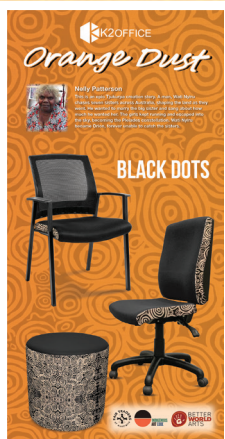

SIGNAGE DISPLAY ORDER FORM

Business/Company Name: .....

Trading Name: .....

Business/Street Address : .....

Address for Accounts .....

Accounts Email: ..... Phone: .....

Contact Person: ..... Phone: ..... Email: .....

SIGNAGE DISPLAY OPTIONS

Vertical Size

- ☐ SNOD-V4-12x6 (Size 120cmH x 60cmW)
- ☐ SNOD-V4-14x7 (Size 140cmH x 70cmW)
- ☐ SNOD-V4-18x9 (Size 180cmH x 90cmW)
- ☐ SNOD-V4-24x12 (Size 240cmH x 120cmW)
- ☐ SNOD-V4-30x12 (Size 300cmH x 120cmW)

K20 Logo & Artist Information

- ☐ With K20 logo
- ☐ With artist's information
- ☐ With K20 logo and artist's information
- ☐ Without K20 logo and artist's information

Colour theme

☐		Black Cockatoo	☐		Red Ochre
☐		Black Dots	☐		Golden Orange
☐		Black Opal	☐		Eucalyptus Green
☐		Black Pearl	☐		Ocean Blue
☐		Black Rock	☐		Mist Grey
☐		Black Swan