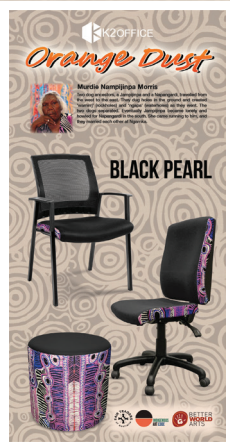

SIGNAGE DISPLAY ORDER FORM

Business/Company Name: .....

Trading Name: .....

Business/Street Address : .....

Address for Accounts .....

Accounts Email: ..... Phone: .....

Contact Person: ..... Phone: ..... Email: .....

SIGNAGE DISPLAY OPTIONS

Vertical Size

- ☐ SNOD-V2-12x6 (Size 120cmH x 60cmW)
- ☐ SNOD-V2-14x7 (Size 140cmH x 70cmW)
- ☐ SNOD-V2-18x9 (Size 180cmH x 90cmW)
- ☐ SNOD-V2-24x12 (Size 240cmH x 120cmW)
- ☐ SNOD-V2-30x12 (Size 300cmH x 120cmW)

K20 Logo & Artist Information

- ☐ With K20 logo
- ☐ With artist's information
- ☐ With K20 logo and artist's information
- ☐ Without K20 logo and artist's information

Colour theme

☐		Black Cockatoo	☐		Red Ochre
☐		Black Dots	☐		Golden Orange
☐		Black Opal	☐		Eucalyptus Green
☐		Black Pearl	☐		Ocean Blue
☐		Black Rock	☐		Mist Grey
☐		Black Swan