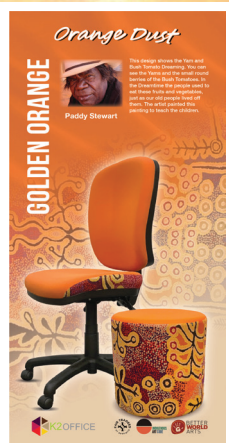

SIGNAGE DISPLAY ORDER FORM

Business/Company Name: .....

Trading Name: .....

Business/Street Address : .....

Address for Accounts .....

Accounts Email: ..... Phone: .....

Contact Person: ..... Phone: ..... Email: .....

SIGNAGE DISPLAY OPTIONS

Vertical Size

- ☐ SNOD-V1-12x6 (Size 120cmH x 60cmW)
- ☐ SNOD-V1-14x7 (Size 140cmH x 70cmW)
- ☐ SNOD-V1-18x9 (Size 180cmH x 90cmW)
- ☐ SNOD-V1-24x12 (Size 240cmH x 120cmW)
- ☐ SNOD-V1-30x12 (Size 300cmH x 120cmW)

K20 Logo & Artist Information

- ☐ With K20 logo
- ☐ With artist's information
- ☐ With K20 logo and artist's information
- ☐ Without K20 logo and artist's information

Colour theme

☐		Black Cockatoo	☐		Red Ochre
☐		Black Dots	☐		Golden Orange
☐		Black Opal	☐		Eucalyptus Green
☐		Black Pearl	☐		Ocean Blue
☐		Black Rock	☐		Mist Grey
☐		Black Swan