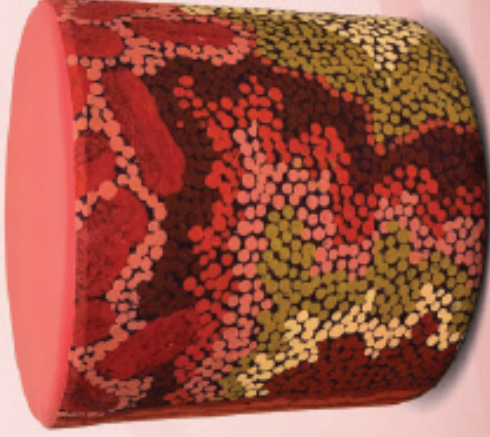

# SNOD-H5

*Orange Dust*

## RED OCHRE

**PADDY STEWART**

This design shows the Yam and Bush Tomato Dreaming. You can see the Yams and the small round berries of the Bush Tomatoes. In the Dreamtime the people used to eat these fruits and vegetables, just as our old people lived off them. The artist painted this painting to teach the children.

### Colour theme

- |                          |   |                |                          |   |                  |
|--------------------------|---|----------------|--------------------------|---|------------------|
| <input type="checkbox"/> |  | Black Cockatoo | <input type="checkbox"/> |  | Red Ochre        |
| <input type="checkbox"/> |  | Black Dots     | <input type="checkbox"/> |  | Golden Orange    |
| <input type="checkbox"/> |  | Black Opal     | <input type="checkbox"/> |  | Eucalyptus Green |
| <input type="checkbox"/> |  | Black Pearl    | <input type="checkbox"/> |  | Ocean Blue       |
| <input type="checkbox"/> |  | Black Rock     | <input type="checkbox"/> |  | Mist Grey        |
| <input type="checkbox"/> |  | Black Swan     |                          |   |                  |