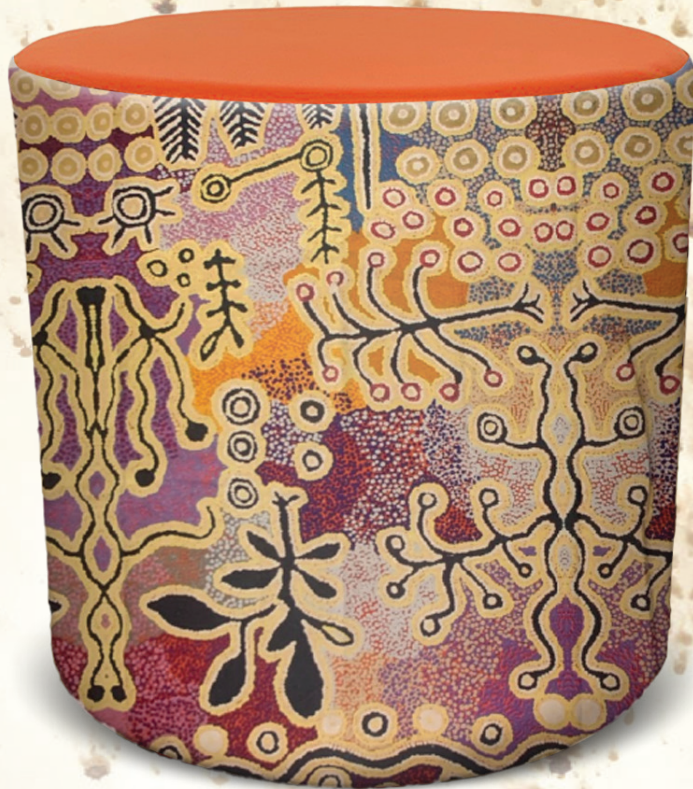

- Concealed Feet
- Provide flexible seating for open plan areas, reception and education spaces
- Available in different size on request