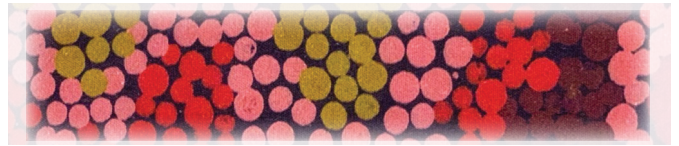

Orange Dust SPECTRUM

Ocean Blue

Red Ochre

Eucalyptus Green

Golden Orange

INDEX

1. Alice Ocean Blue	Page 1
2. Katherine Ocean Blue	2
3. Eva Ocean Blue	3
4. Alice Red Ochre	4
5. Katherine Red Ochre	5
6. Eva Red Ochre	6
7. Alice Eucalyptus Green	7
8. Katherine Eucalyptus Green	8
9. Eva Eucalyptus Green	9
10. Alice Golden Orange	10
11. Katherine Golden Orange	11
12. Eva Golden Orange	12
13. Alice Mist Grey	13
14. Katherine EMist Grey	14
15. Eva Mist Grey	15

Mist Grey

*Alice
Ocean Blue*

Orange Dust

This story comes from a big hill called Mawurriji, west of Yuendumu and north of Pikilyi (Vaughan Springs). A group of 'janganpa' ancestors resided there. Every night they would go out in search of food. Their hunting trips took them to Wirliki and Wanapirdi, where they found 'pamapardu' (flying ants).