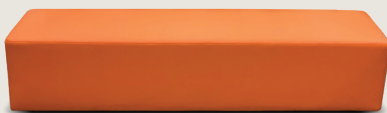

# BURKE

**MOT-RT880J**  
L880 x W450 x H380

**MOT-RT1120J**  
L1120 x W450 x H380

**MOT-RT1120S**  
L1120 x W450 x H450

**MOT-RT1480J**  
L1480 x W450 x H380

**MOT-RT1480S**  
L1480 x W450 x H450

**MOT-RT1780S**  
L1780 x W450 x H450

## JUNIOR OTTOMAN

MOT-RT880J-PU-GR	BURKE PU Leather Green Rectangular 880J Ottoman
MOT-RT880J-PU-OR	BURKE PU Leather Orange Rectangular 880J Ottoman
MOT-RT880J-PU-BG	BURKE PU Leather Beige Rectangular 880J Ottoman
MOT-RT880J-PU-BL	BURKE PU Leather Blue Rectangular 880J Ottoman
MOT-RT880J-PU-DB	BURKE PU Leather Dark Brown Rectangular 880J Ottoman
MOT-RT880J-FF	BURKE Frame and Foam Rectangular 880J Ottoman