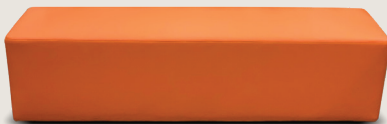

# BURKE

**MOT-RT880J**  
L880 x W450 x H380

**MOT-RT1120J**  
L1120 x W450 x H380

**MOT-RT1120S**  
L1120 x W450 x H450

**MOT-RT1480J**  
L1480 x W450 x H380

**MOT-RT1480S**  
L1480 x W450 x H450

**MOT-RT1780S**  
L1780 x W450 x H450

## JUNIOR OTTOMAN

MOT-RT880J-PU-GR	BURKE PU Leather Green Rectangular 880J Ottoman
MOT-RT880J-PU-OR	BURKE PU Leather Orange Rectangular 880J Ottoman
MOT-RT880J-PU-BG	BURKE PU Leather Beige Rectangular 880J Ottoman
MOT-RT880J-PU-BL	BURKE PU Leather Blue Rectangular 880J Ottoman
MOT-RT880J-PU-DB	BURKE PU Leather Dark Brown Rectangular 880J Ottoman
MOT-RT880J-FF	BURKE Frame and Foam Rectangular 880J Ottoman