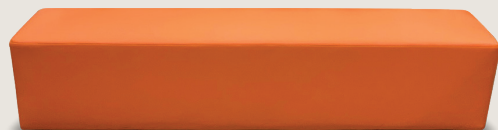

# BURKE

**MOT-RT880J**  
L880 x W450 x H380

**MOT-RT1120J**  
L1120 x W450 x H380

**MOT-RT1120S**  
L1120 x W450 x H450

**MOT-RT1480J**  
L1480 x W450 x H380

**MOT-RT1480S**  
L1480 x W450 x H450

**MOT-RT1780S**  
L1780 x W450 x H450

## JUNIOR OTTOMAN

MOT-RT880J-PU-GR	BURKE PU Leather Green Rectangular 880J Ottoman
MOT-RT880J-PU-OR	BURKE PU Leather Orange Rectangular 880J Ottoman
MOT-RT880J-PU-BG	BURKE PU Leather Beige Rectangular 880J Ottoman
MOT-RT880J-PU-BL	BURKE PU Leather Blue Rectangular 880J Ottoman
MOT-RT880J-PU-DB	BURKE PU Leather Dark Brown Rectangular 880J Ottoman
MOT-RT880J-FF	BURKE Frame and Foam Rectangular 880J Ottoman