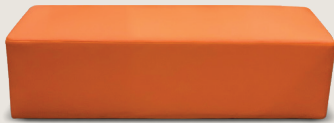

# BURKE

**MOT-RT880J**  
L880 x W450 x H380

**MOT-RT1120J**  
L1120 x W450 x H380

**MOT-RT1120S**  
L1120 x W450 x H450

**MOT-RT1480J**  
L1480 x W450 x H380

**MOT-RT1480S**  
L1480 x W450 x H450

**MOT-RT1780S**  
L1780 x W450 x H450